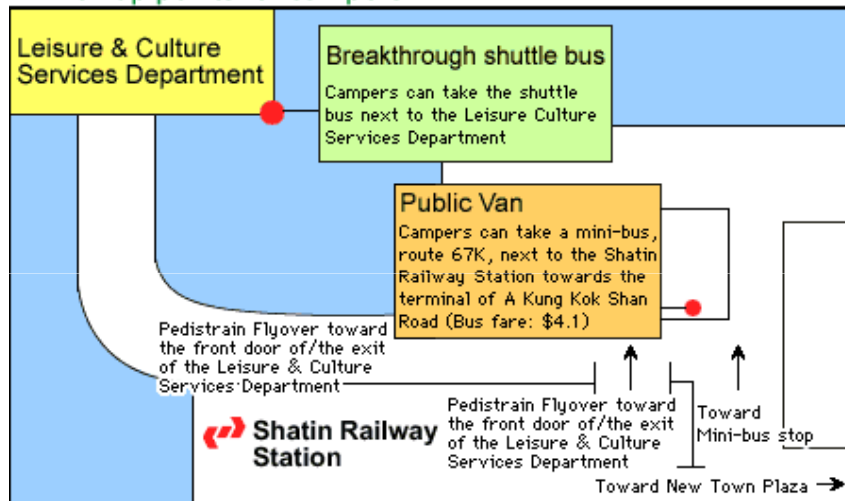

Breakthrough Venue Booking Breakthrough Youth Village Breakthrough Centre

Breakthrough Youth Village Facility

Youth quarter

- ◆ 31 rooms for 2, 3, 4, or 12-person occupancy
- ◆ Maximum capacity is 130
- ◆ Air-conditioned, private bathroom and washroom (except 4-person rooms at Sprout Court)
- ◆ Accessible to wireless internet free of charge

Bluebird Lodge

突破青年村 行車地圖

Road Map of Breakthrough Youth Village

突破青年村 Breakthrough Youth Village

Shuttle Bus to Campsite

BREAKTHROUGH YOUTH VILLAGE —Pick-up points for campers

- Date: Feb 14, 2008
- Time:
 - 9:15am (meetup)
 - 9:30am (bus leave)
- Place:
 - **Leisure & Culture Services Dept** (next to the Shatin Railway Station)
- Info @ Facebook group
 - “RYLA Hong Kong 2007-08”