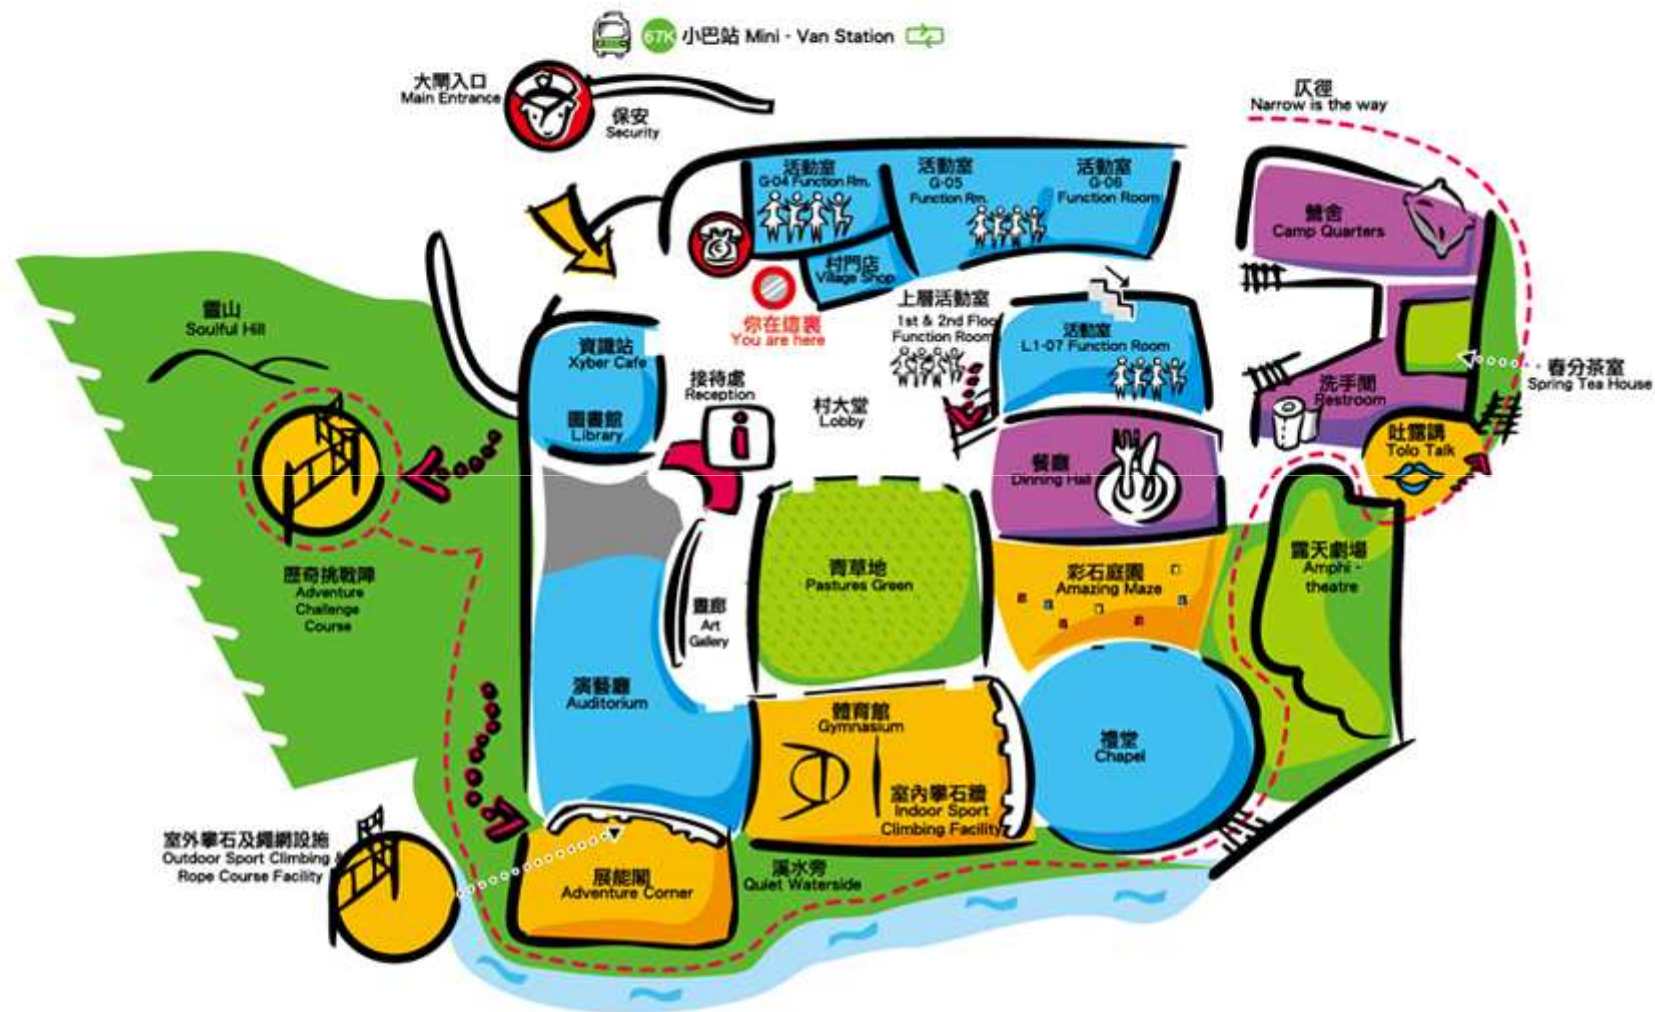

Bluebird Lodge

突破青年村 行車地圖

Road Map of Breakthrough Youth Village

突破青年村 Breakthrough Youth Village

Shuttle Bus to Campsite

BREAKTHROUGH YOUTH VILLAGE —Pick-up points for campers

- Date: Feb 14, 2008
- Time:
 - 9:15am (meetup)
 - 9:30am (bus leave)
- Place:
 - **Leisure & Culture Services Dept** (next to the Shatin Railway Station)
- Info @ Facebook group
 - “RYLA Hong Kong 2007-08”

facebook

Search

Applications edit

- Photos
- Groups
- Events
- Marketplace
- Super Wall
- iLike
- Sticky Notes
- more

RYLA Hong Kong 2007-08 Global

Information edit

Group Info

Name: RYLA Hong Kong 2007-08
 Type: Student Groups - Community Groups
 Description: RYLA is a all-expenses-paid program organized, run and sponsored by Rotary dedicated to fostering the development of leadership skills. The Theme for the Feb 14 -17, 2008 program is "A Leader is Always Ready to Serve." Participants will learn elements of community and global citizenship on top of leadership skills. They will have the unique experience of experiential learning conducted at Crossroads, a non-profit organization which takes Hong Kong's quality superseded goods and redistributes them to people in need, locally and internationally.

Recent News edit

Pre-camp briefing will be held at the Warehouse, Aberdeen on Jan 19, 2008.

Photos

No one has uploaded any photos. Add Photos.

Events We're Hosting

- Pre-camp briefing section
Tomorrow, January 19 at 2:00pm
- RYLA Hong Kong 2007-08
Thursday, February 14 at 9:30am